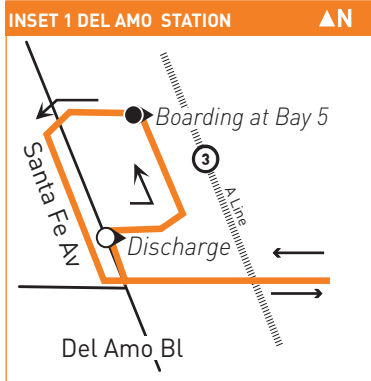

202

Effective Jun 23 2024

MAP NOTES

- 1 Willowbrook/Rosa Parks A, C Lines Station**
Metro 53, 55, 120, 202, 205; GA5; LY D; LN Willowbrook A, B, LN King Medical Center Shuttle; Rancho Shuttle
- 2 Martin Luther King Jr. Community Hospital**
Metro 53, 55, 120; COM 5; GA5; LD; LN
- 3 Compton A Line Station/ M.L. King Jr Transit Center**
Metro 125, 127, 128; COM1, COM2, COM3, COM4, COM5; GA3
- 4 Artesia A Line Station**
Metro 60, 202, 205, 260; LB141, LB51, LB52, LB61; COM5; T6, T13
- 5 Gateway Towne Center**
- 6 El Camino College - Compton Center**
- 7 DPSS Offices**
- 8 Del Amo A Line Station**
Metro 202; LB1, LB4, LB191, LB192; LA Galaxy Shuttle

LEGEND

-  Line 202 Route
-  Timepoint
-  Metro Rail
-  Metro Rail Station
-  Metro Rail Station & Timepoint
- COM Compton Renaissance Transit
- GA GTrans (Gardena)
- LD LADOT DASH
- LB Long Beach Transit
- LN County of LA - The Link
- LY Lynwood Breeze
- T Torrance Transit