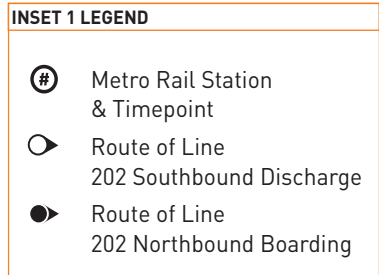

202

Effective Jun 23 2024

MAP NOTES

- 1 Willowbrook/Rosa Parks A, C Lines Station**
Metro 53, 55, 120, 202, 205; GA5; LY D; LN Willowbrook A, B, LN King Medical Center Shuttle; Rancho Shuttle
- 2 Martin Luther King Jr. Community Hospital**
Metro 53, 55, 120; COM 5; GA5; LD; LN
- 3 Compton A Line Station/ M.L. King Jr Transit Center**
Metro 125, 127, 128; COM1, COM2, COM3, COM4, COM5; GA3
- 4 Artesia A Line Station**
Metro 60, 202, 205, 260; LB141, LB51, LB52, LB61; COM5; T6, T13
- 5 Gateway Towne Center**
- 6 El Camino College - Compton Center**
- 7 DPSS Offices**
- 8 Del Amo A Line Station**
Metro 202; LB1, LB4, LB191, LB192; LA Galaxy Shuttle

LEGEND

-  Line 202 Route
-  Timepoint
-  Metro Rail
-  Metro Rail Station
-  Metro Rail Station & Timepoint
- COM Compton Renaissance Transit
- GA GTrans (Gardena)
- LD LADOT DASH
- LB Long Beach Transit
- LN County of LA - The Link
- LY Lynwood Breeze
- T Torrance Transit