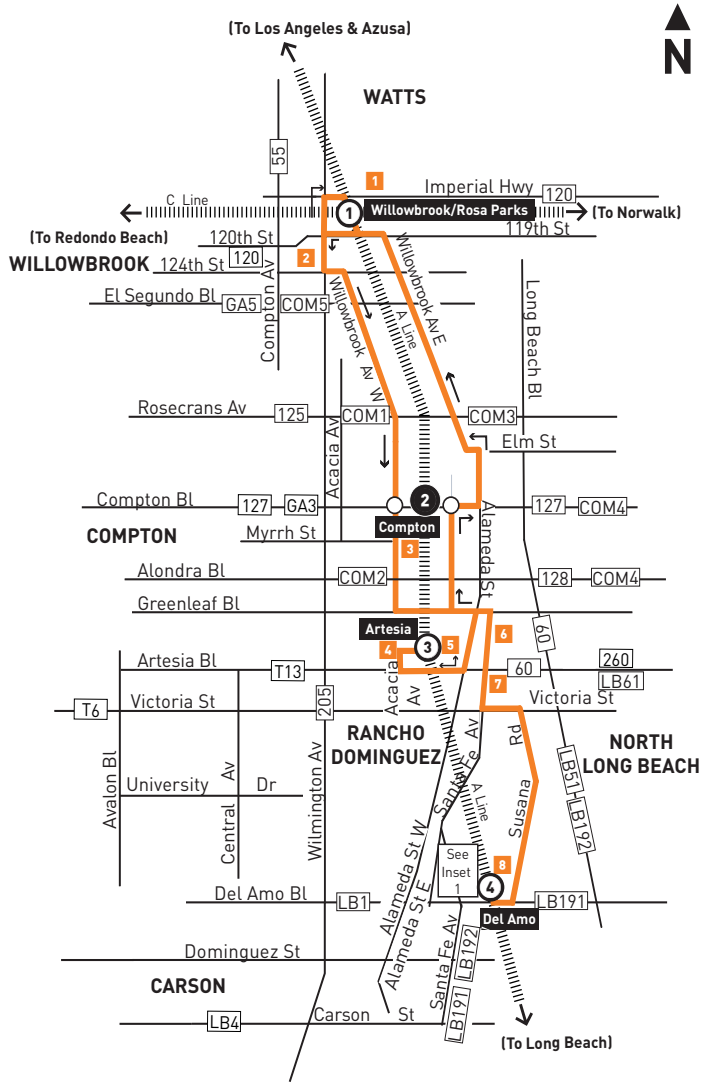

Monday through Friday

202

Effective Jun 23 2024

Northbound to Willowbrook (Approximate Times)

RANCHO DOMINGUEZ	COMPTON	WILLOWBROOK	
④	③	②	①
Del Amo Station	Artesia Station	Compton/ Willowbrook	Willowbrook/Rosa Parks Station
6:01A	6:19A	6:30A	6:42A
7:00	7:19	7:30	7:42
7:59	8:18	8:29	8:41
9:01	9:20	9:31	9:43
10:01	10:20	10:31	10:43
11:01	11:20	11:31	11:43
12:01P	12:20P	12:31P	12:43P
1:01	1:20	1:31	1:43
2:01	2:20	2:32	2:44
2:59	3:20	3:34	3:46
3:58	4:20	4:34	4:46
4:57	5:20	5:34	5:46
5:59	6:20	6:31	6:43

Southbound to Rancho Dominguez (Approximate Times)

WILLOWBROOK	COMPTON	RANCHO DOMINGUEZ	
①	②	③	④
Willowbrook/Rosa Parks Station	Compton/ Willowbrook	Artesia Station	Del Amo Station
5:19A	5:28A	5:40A	5:54A
6:04	6:14	6:26	6:41
7:01	7:11	7:24	7:40
8:02	8:12	8:25	8:40
9:02	9:11	9:24	9:39
10:02	10:12	10:25	10:40
11:02	11:12	11:24	11:39
12:02P	12:12P	12:24P	12:40P
1:02	1:11	1:24	1:40
2:01	2:11	2:24	2:42
2:59	3:09	3:23	3:41
3:58	4:08	4:23	4:42
4:58	5:08	5:23	5:41
6:00	6:10	6:25	6:39
7:00	7:09	7:22	7:35

202

Effective Jun 23 2024

MAP NOTES

- 1 Willowbrook/Rosa Parks A, C Lines Station**
Metro 53, 55, 120, 202, 205; GA5; LY D; LN Willowbrook A, B, LN King Medical Center Shuttle; Rancho Shuttle
- 2 Martin Luther King Jr. Community Hospital**
Metro 53, 55, 120; COM 5; GA5; LD; LN
- 3 Compton A Line Station/ M.L. King Jr Transit Center**
Metro 125, 127, 128; COM1, COM2, COM3, COM4, COM5; GA3
- 4 Artesia A Line Station**
Metro 60, 202, 205, 260; LB141, LB51, LB52, LB61; COM5; T6, T13
- 5 Gateway Towne Center**
- 6 El Camino College - Compton Center**
- 7 DPSS Offices**
- 8 Del Amo A Line Station**
Metro 202; LB1, LB4, LB191, LB192; LA Galaxy Shuttle

LEGEND

-  Line 202 Route
-  Timepoint
-  Metro Rail
-  Metro Rail Station
-  Metro Rail Station & Timepoint
- COM Compton Renaissance Transit
- GA GTrans (Gardena)
- LD LADOT DASH
- LB Long Beach Transit
- LN County of LA - The Link
- LY Lynwood Breeze
- T Torrance Transit